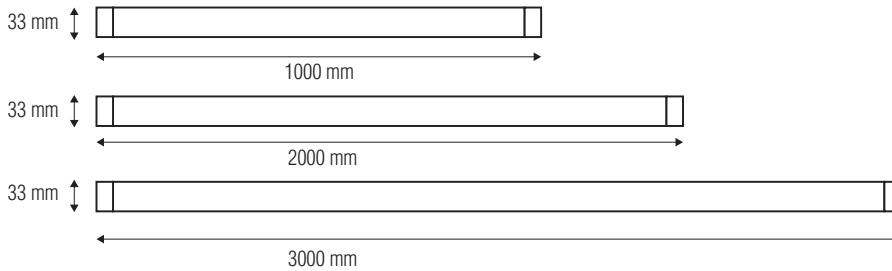

LIGHTING TRACK

<https://horoelectric.com.ua>
+38 (096) 8312125

1 m.	097	001	0001
2 m.	097	001	0002
3 m.	097	001	0003

- 220-240V / 50-60Hz
- Max. 16A

Technical Drawing

Applications

- Clothing store, shoe store, office, showroom, supermarket, jewellery store etc. .